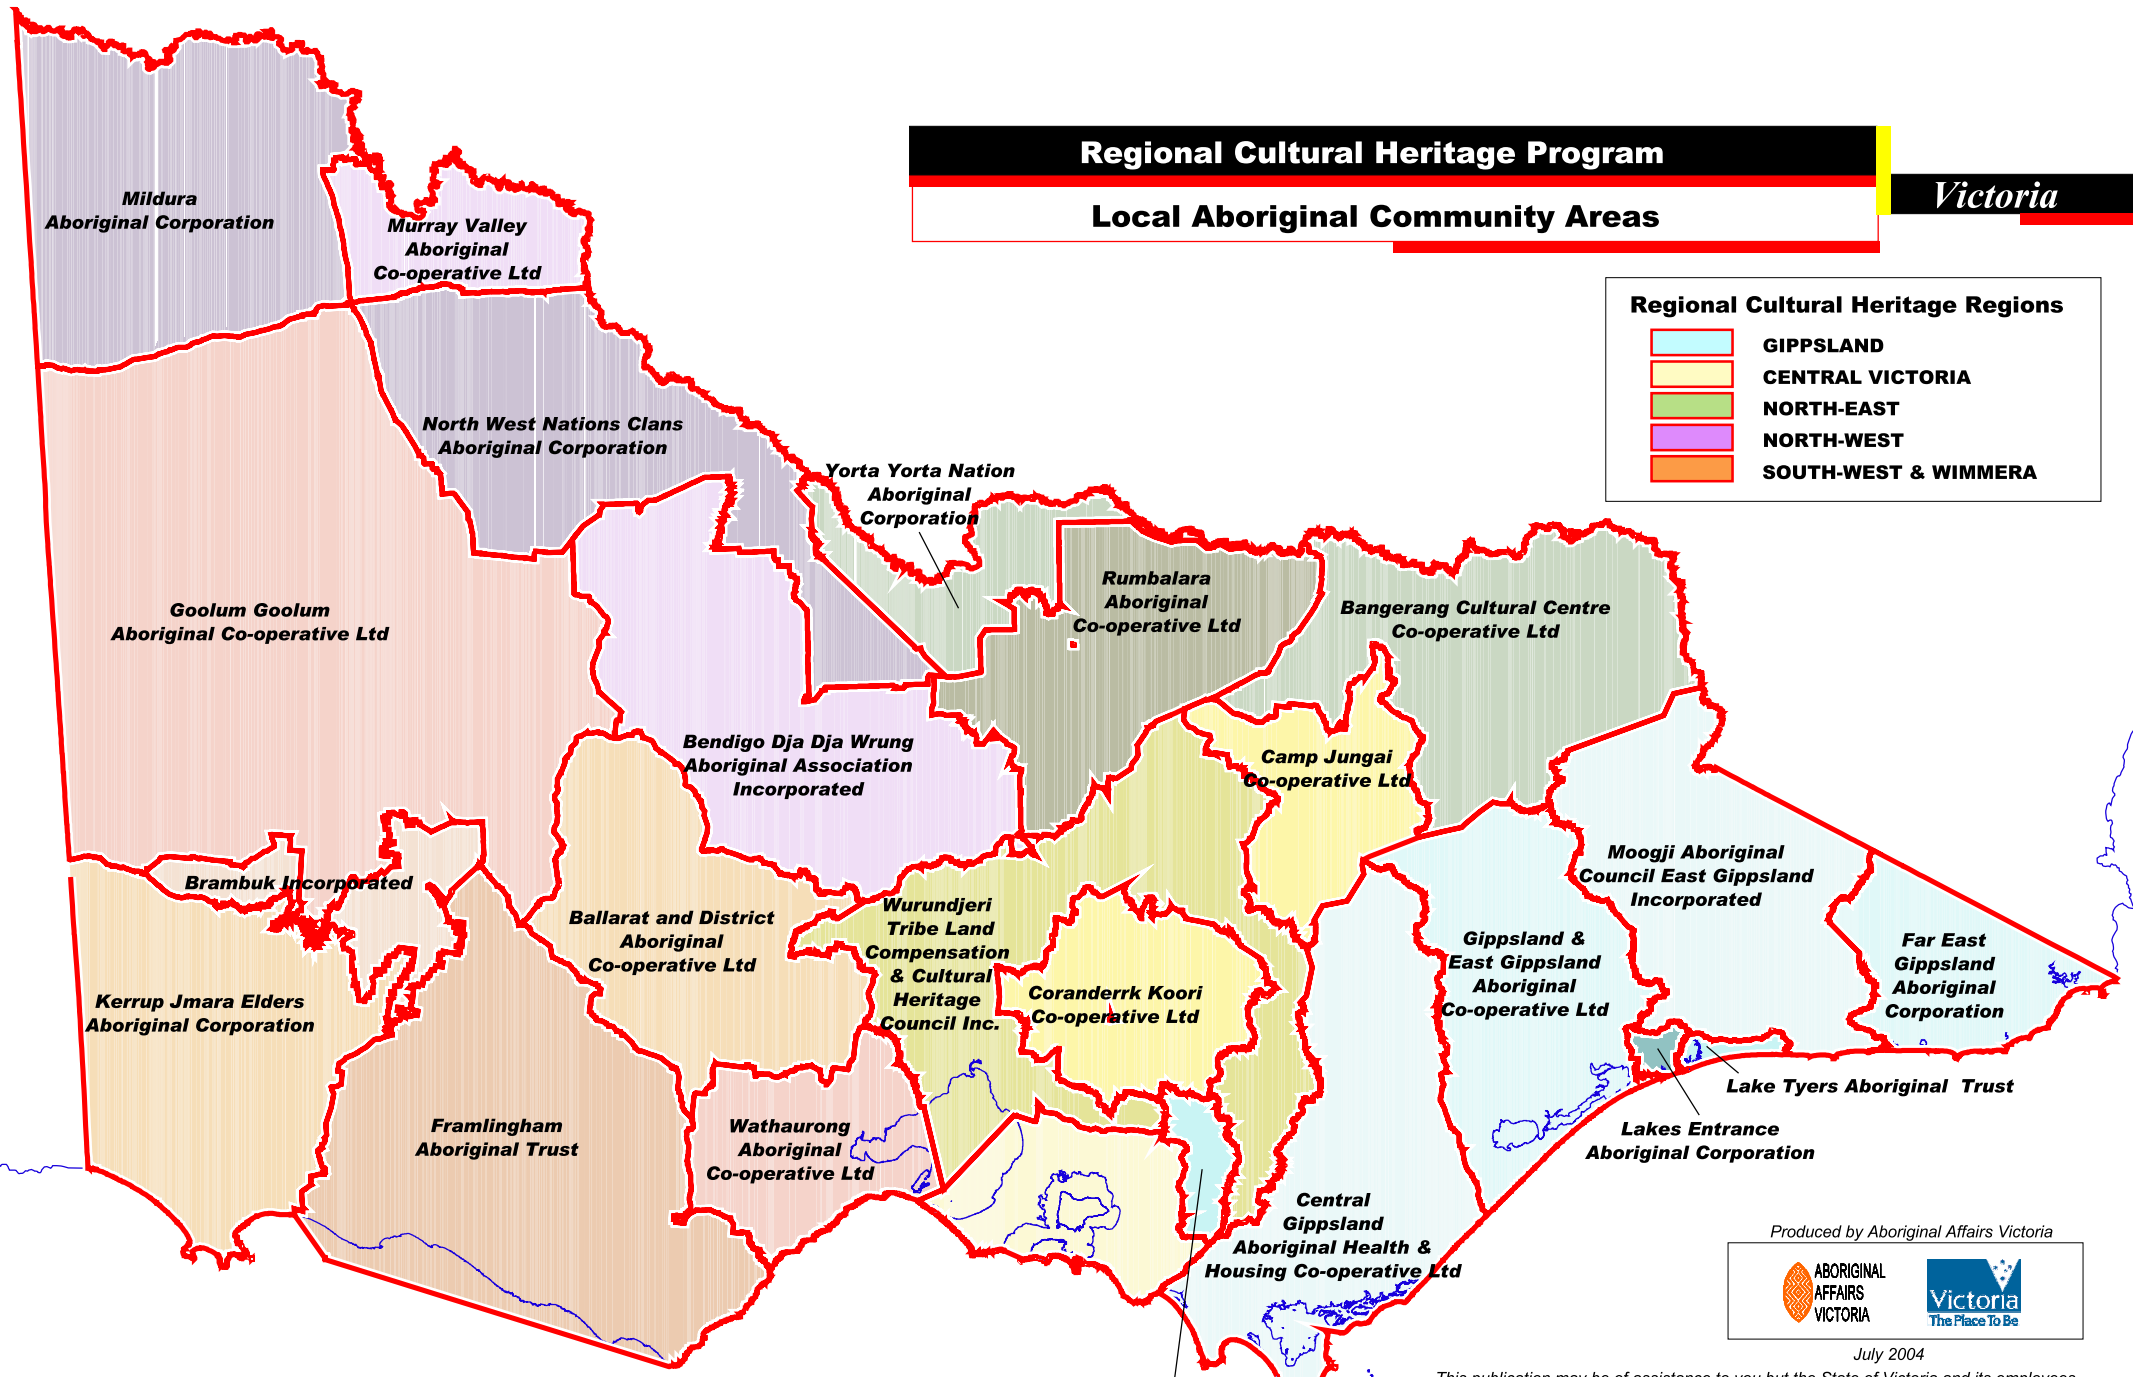

Regional Cultural Heritage Program

Local Aboriginal Community Areas

Victoria

Regional Cultural Heritage Regions

	GIPPSLAND
	CENTRAL VICTORIA
	NORTH-EAST
	NORTH-WEST
	SOUTH-WEST & WIMMERA

West Gippsland Aboriginal Co-operative Ltd